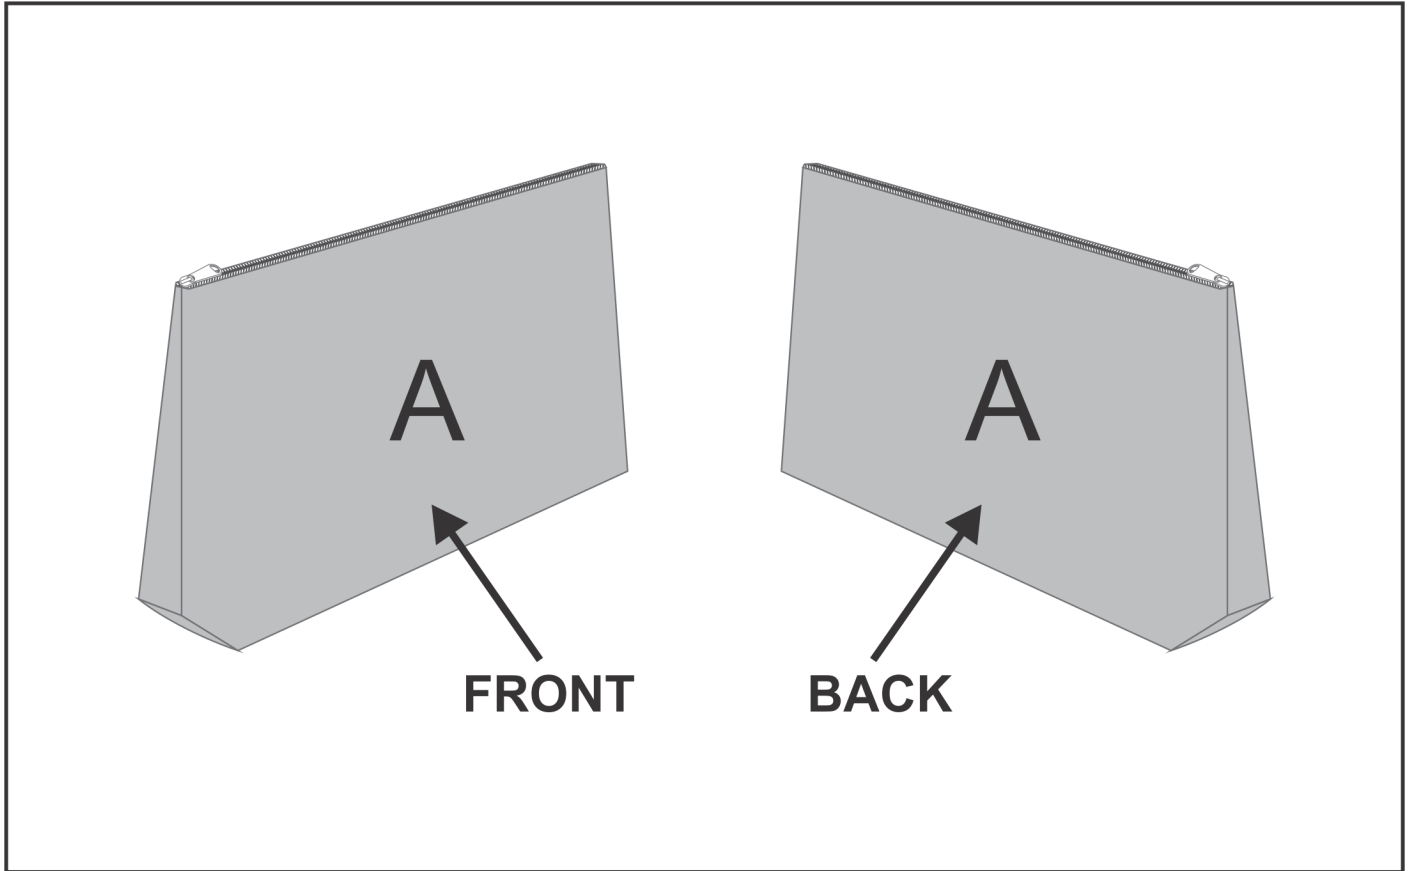

BC-HP-18-G

Hoppla Kosi Midi Toiletry Bag

Need to know:

- Includes 1-Position Sublimation (setup fees apply)
- **Please Note: We cannot guarantee 100% logo Alignment on all Brandable Panels.**

Branding Options:

Position A

1. Custom Sublimation A (CPSUB-A)
  Full Colour
  Size: 300mm wide x 410mm high